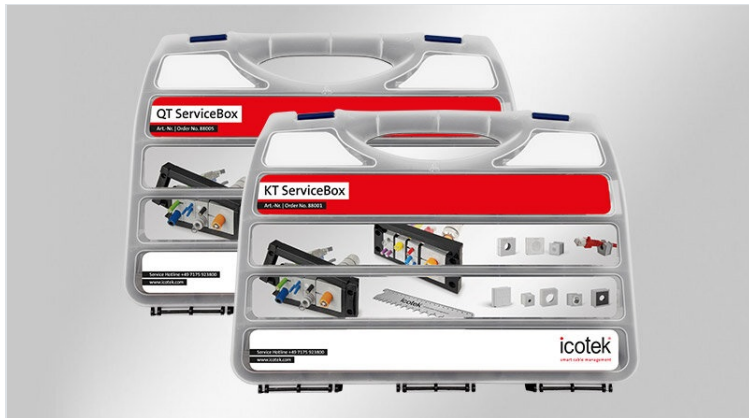

KT / QT ServiceBox

Service boxes for cable grommets

RoHS
compliant

REACH
COMPLIANCE

Made in
Germany

The KT / QT Service boxes are perfect for installations and service calls. It ensures your grommets are readily available.